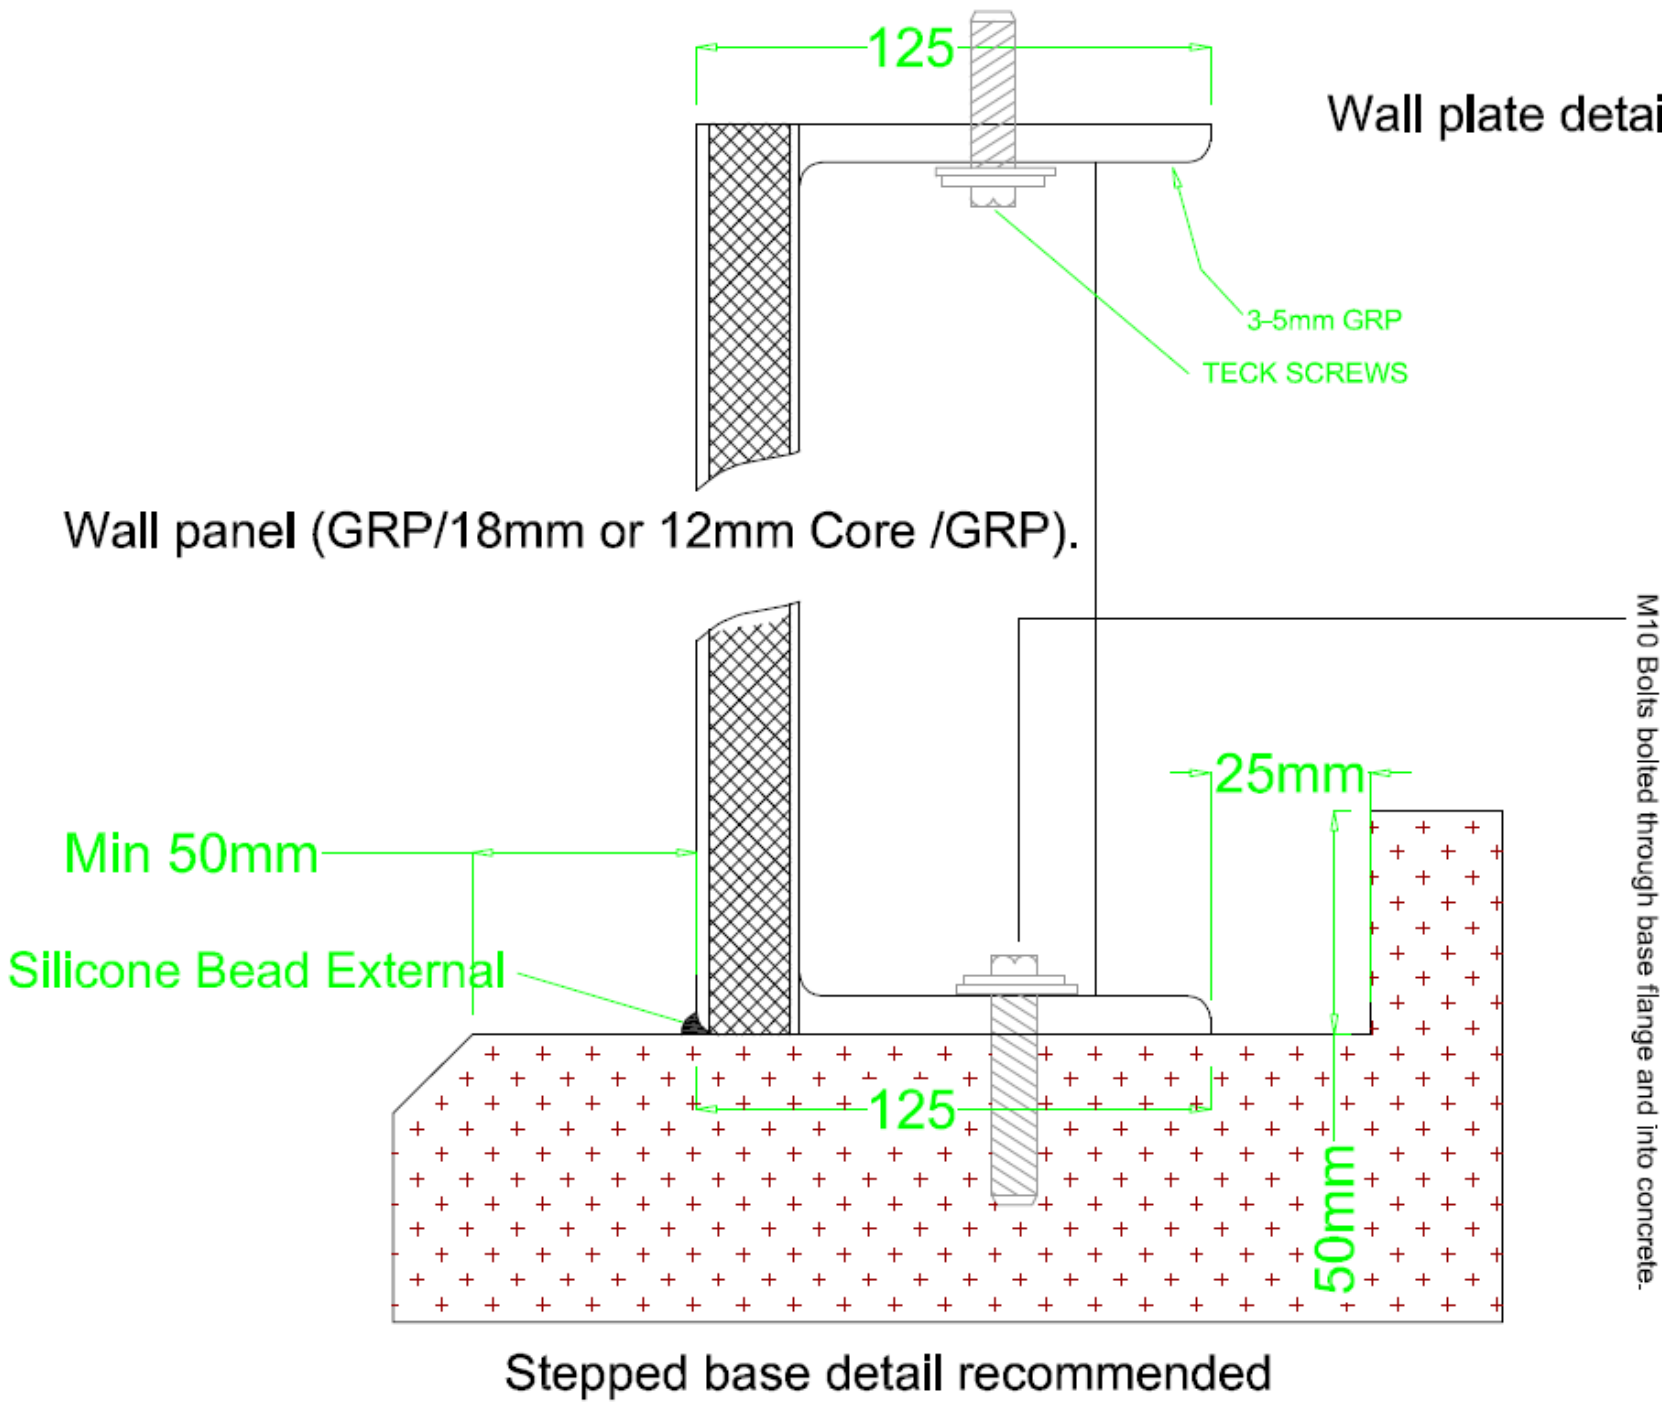

Wall plate detail

A division of Captrad Ltd
19 Hewitt Business Park | Winstanley Road | Orrell | Wigan
WN5 7XB | England
Tel: +44 (0)1695 680010 Fax: +44 (0)1695 680009
Email: sales@captrad.com | www.captrad.com